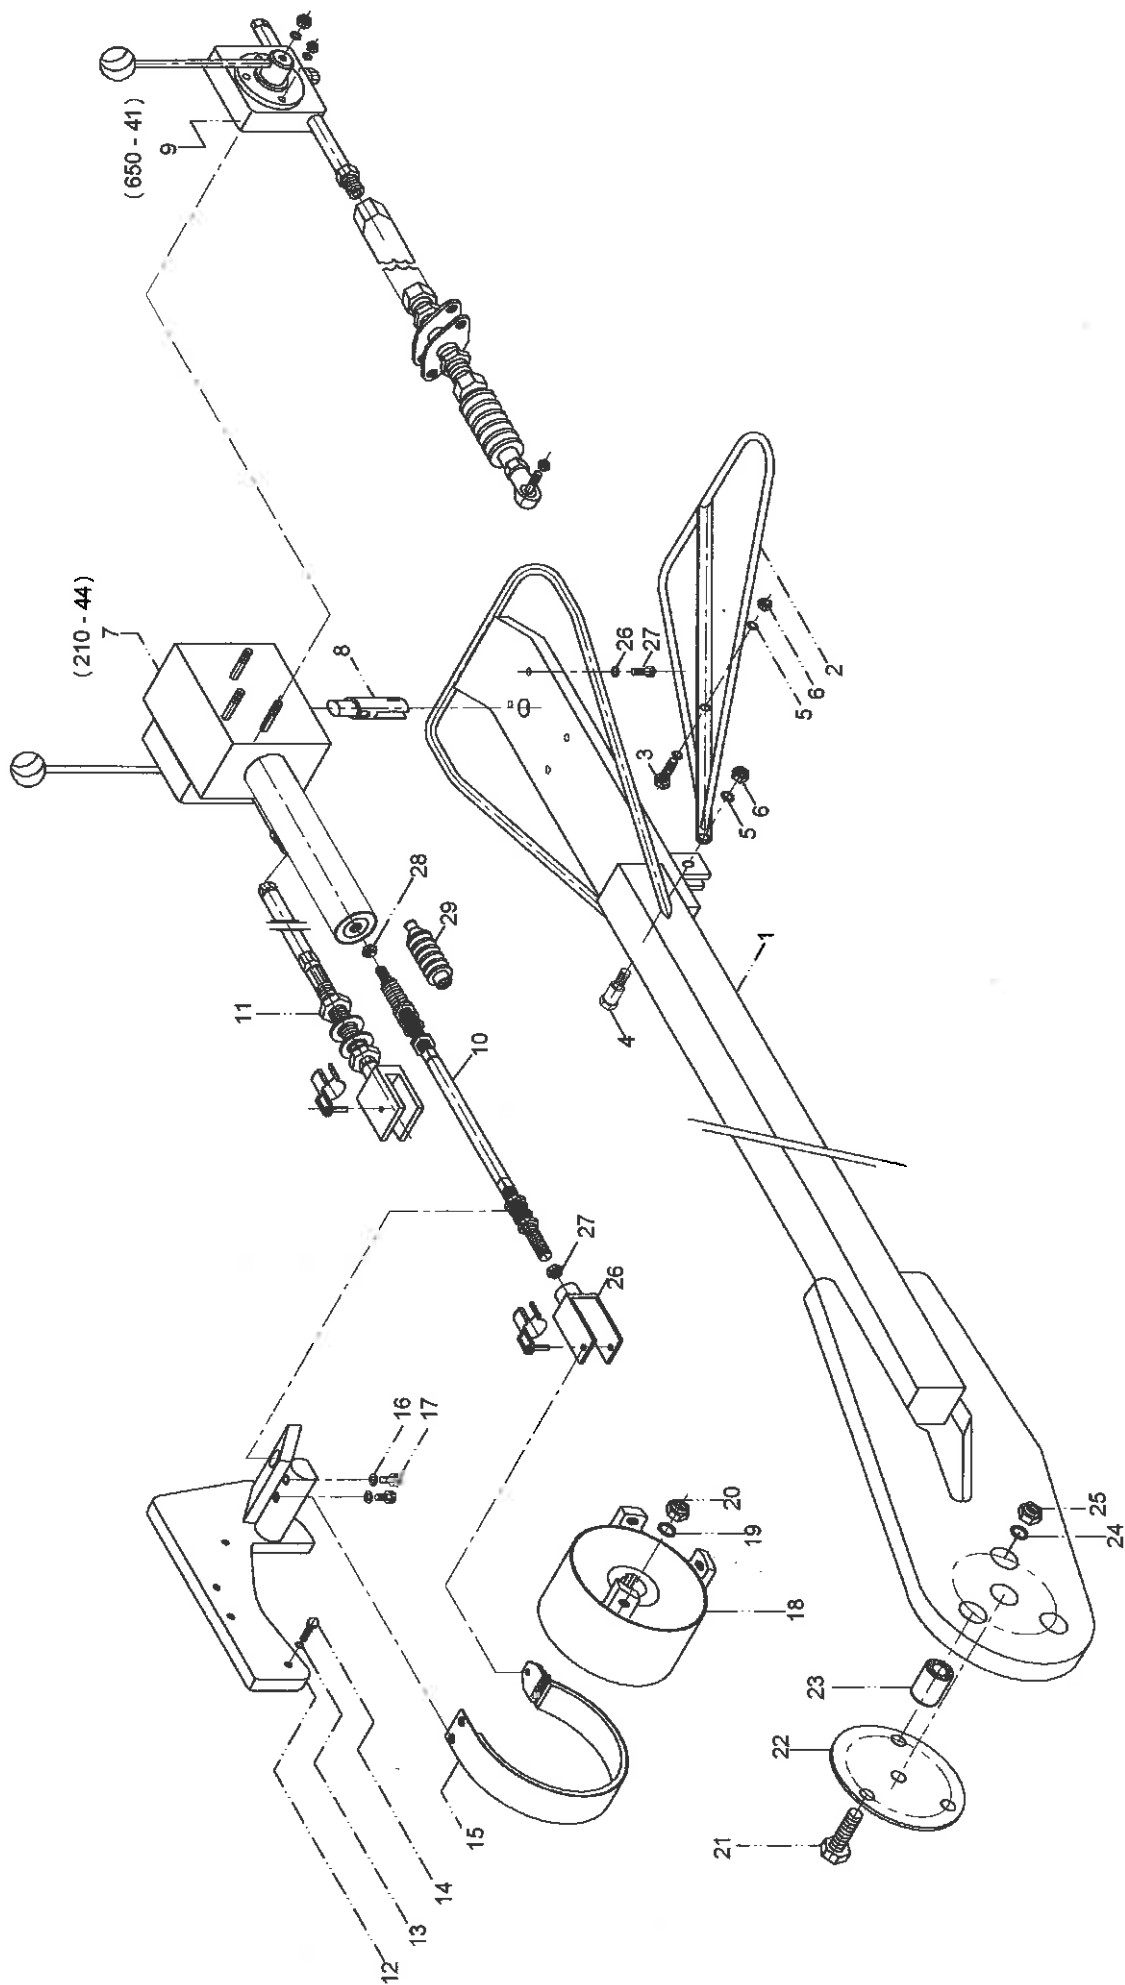

650 - 43 SAFETY HANDLE