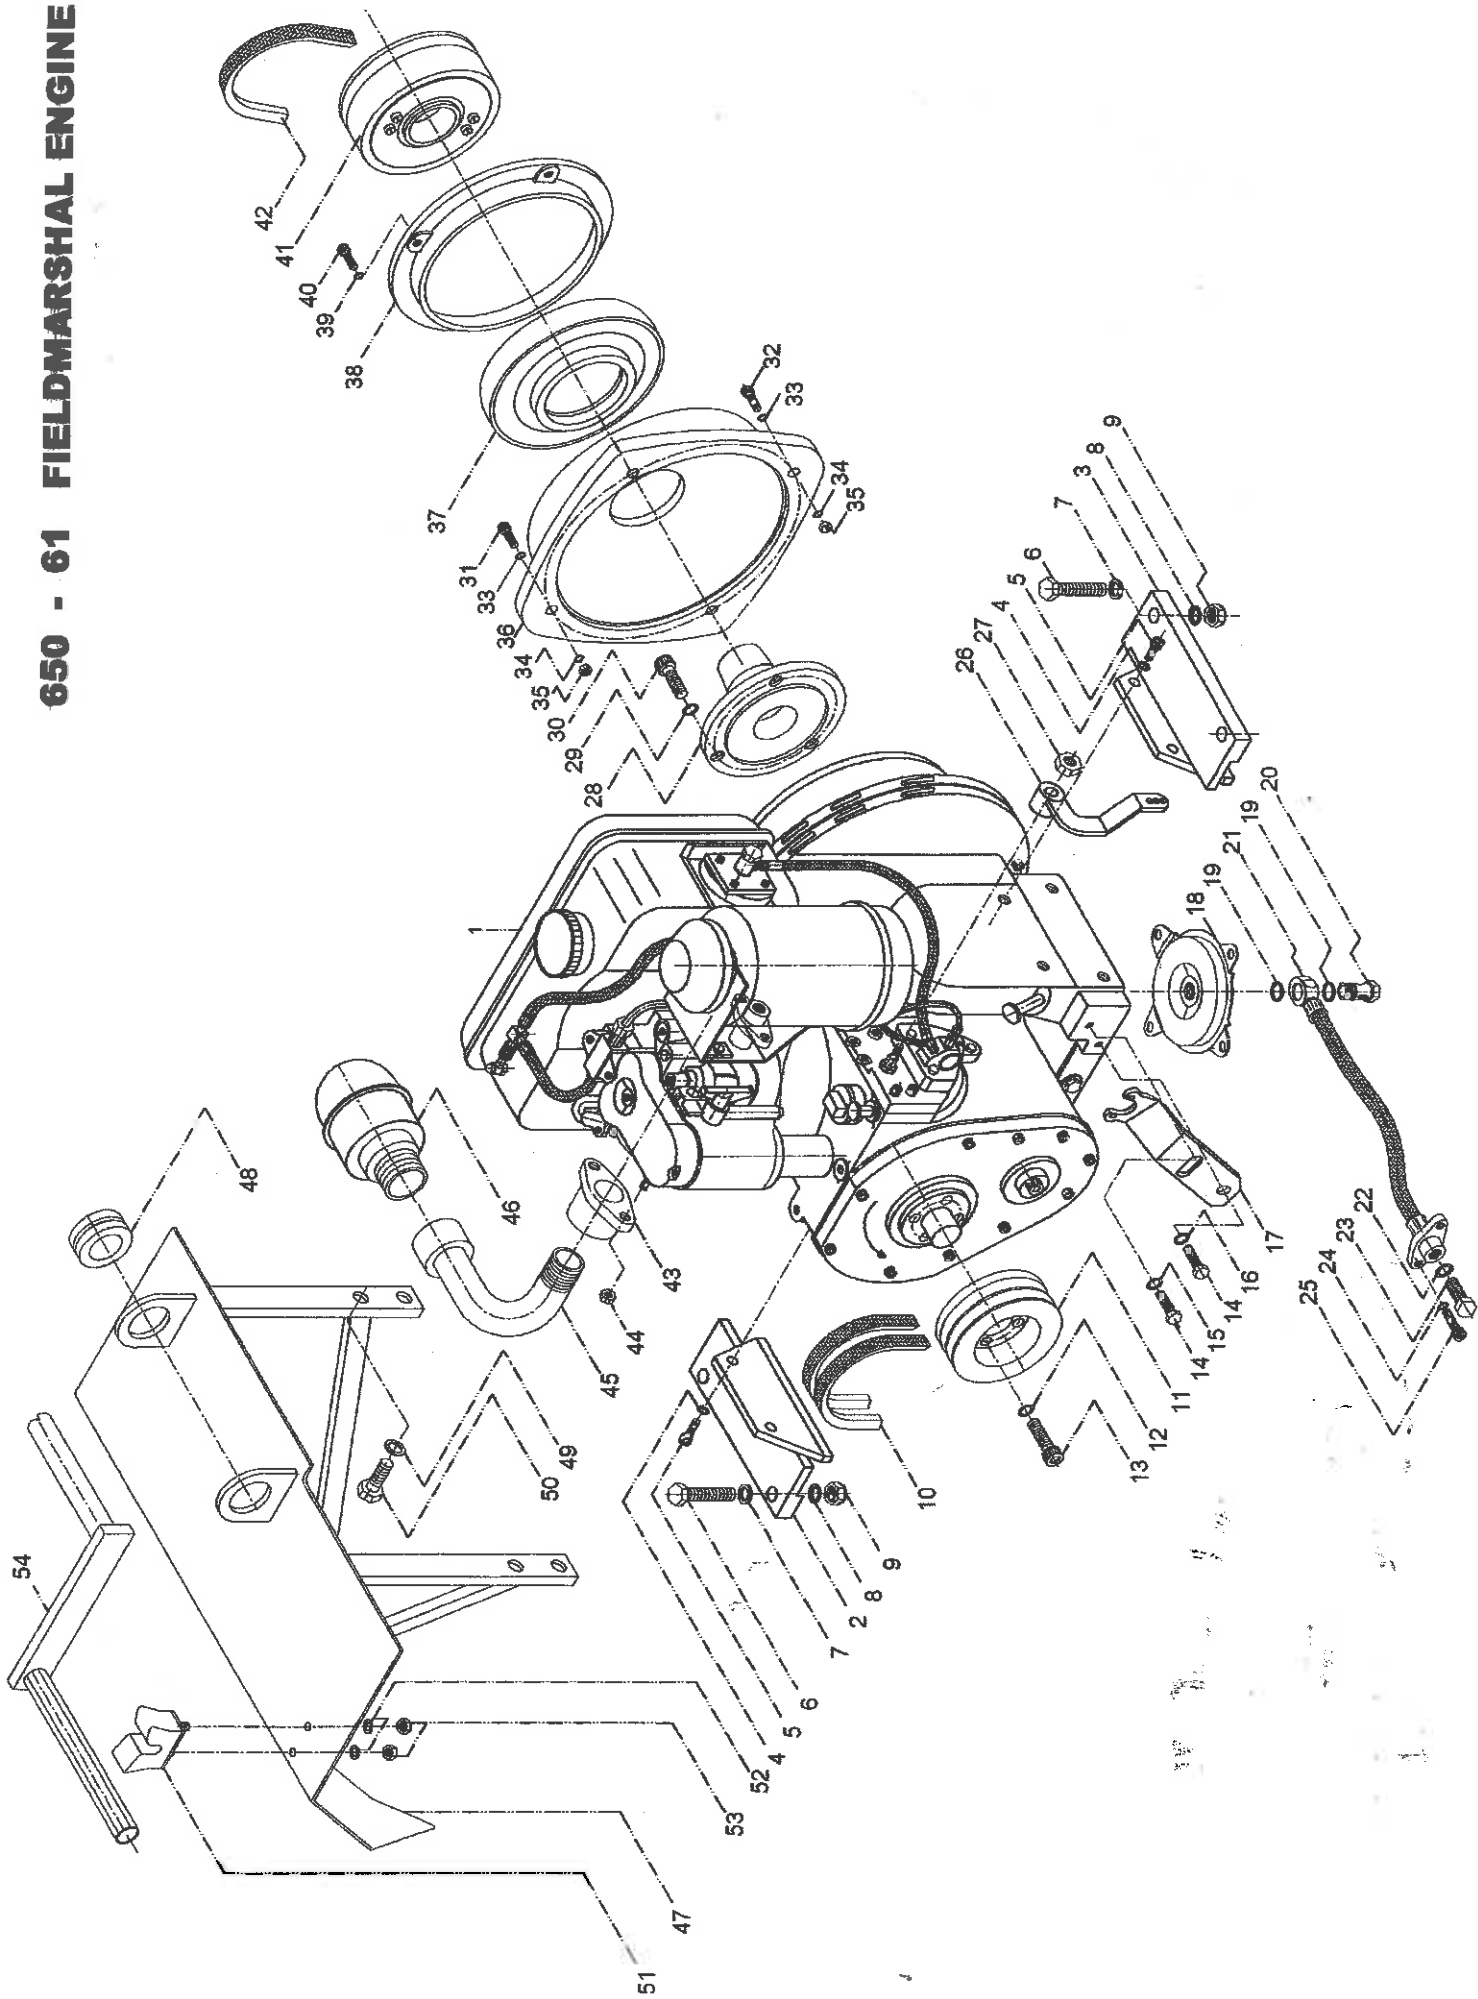

650 - 61 FIELDMARSHAL ENGINE