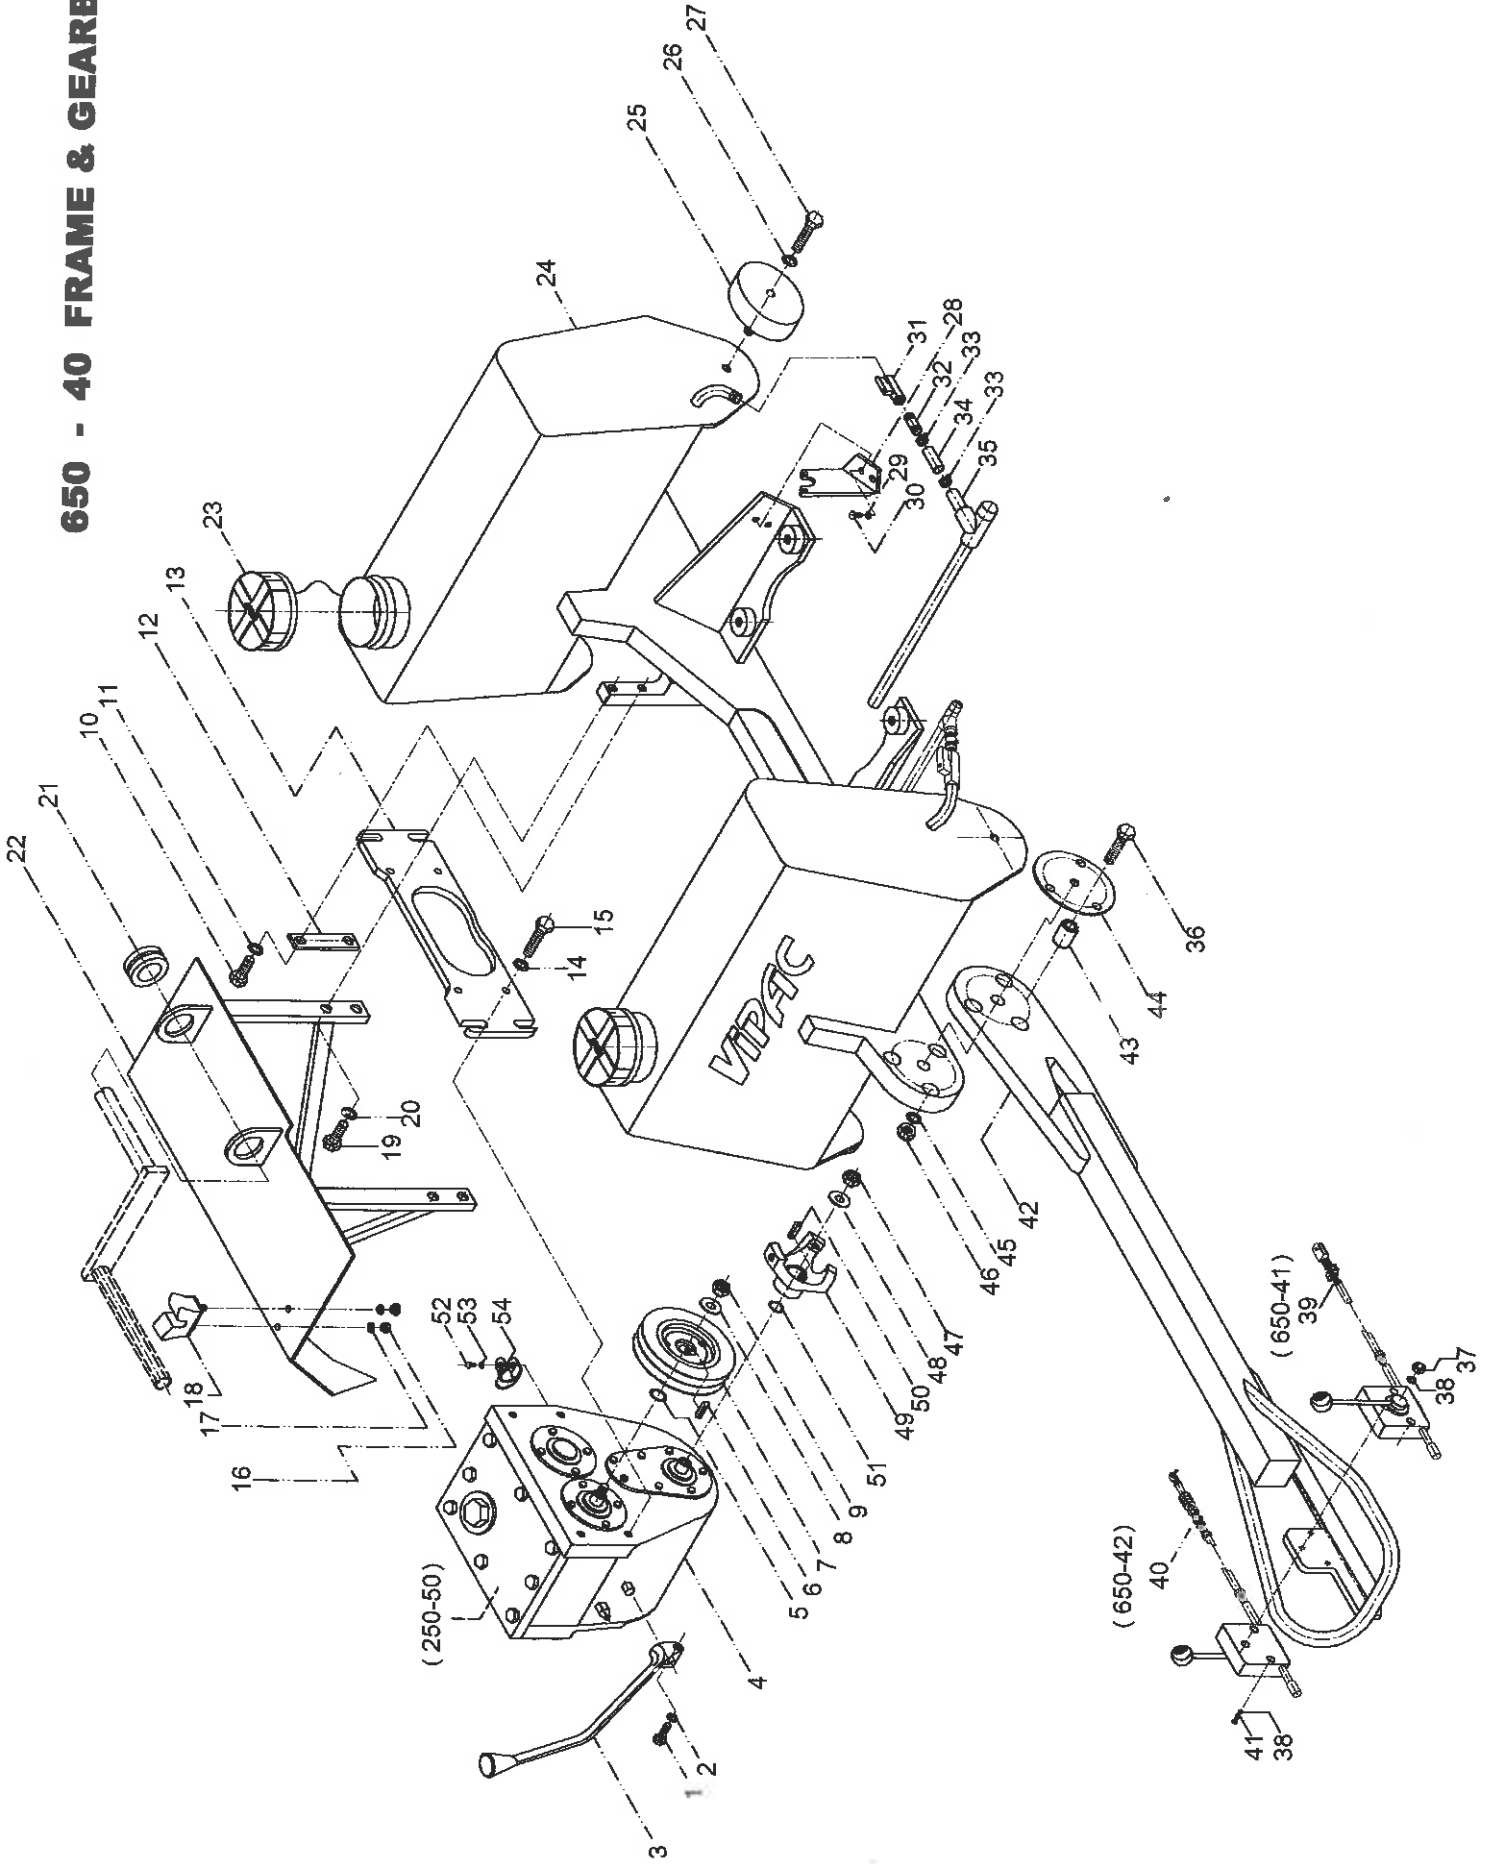

650 - 40 FRAME & GEARBOX