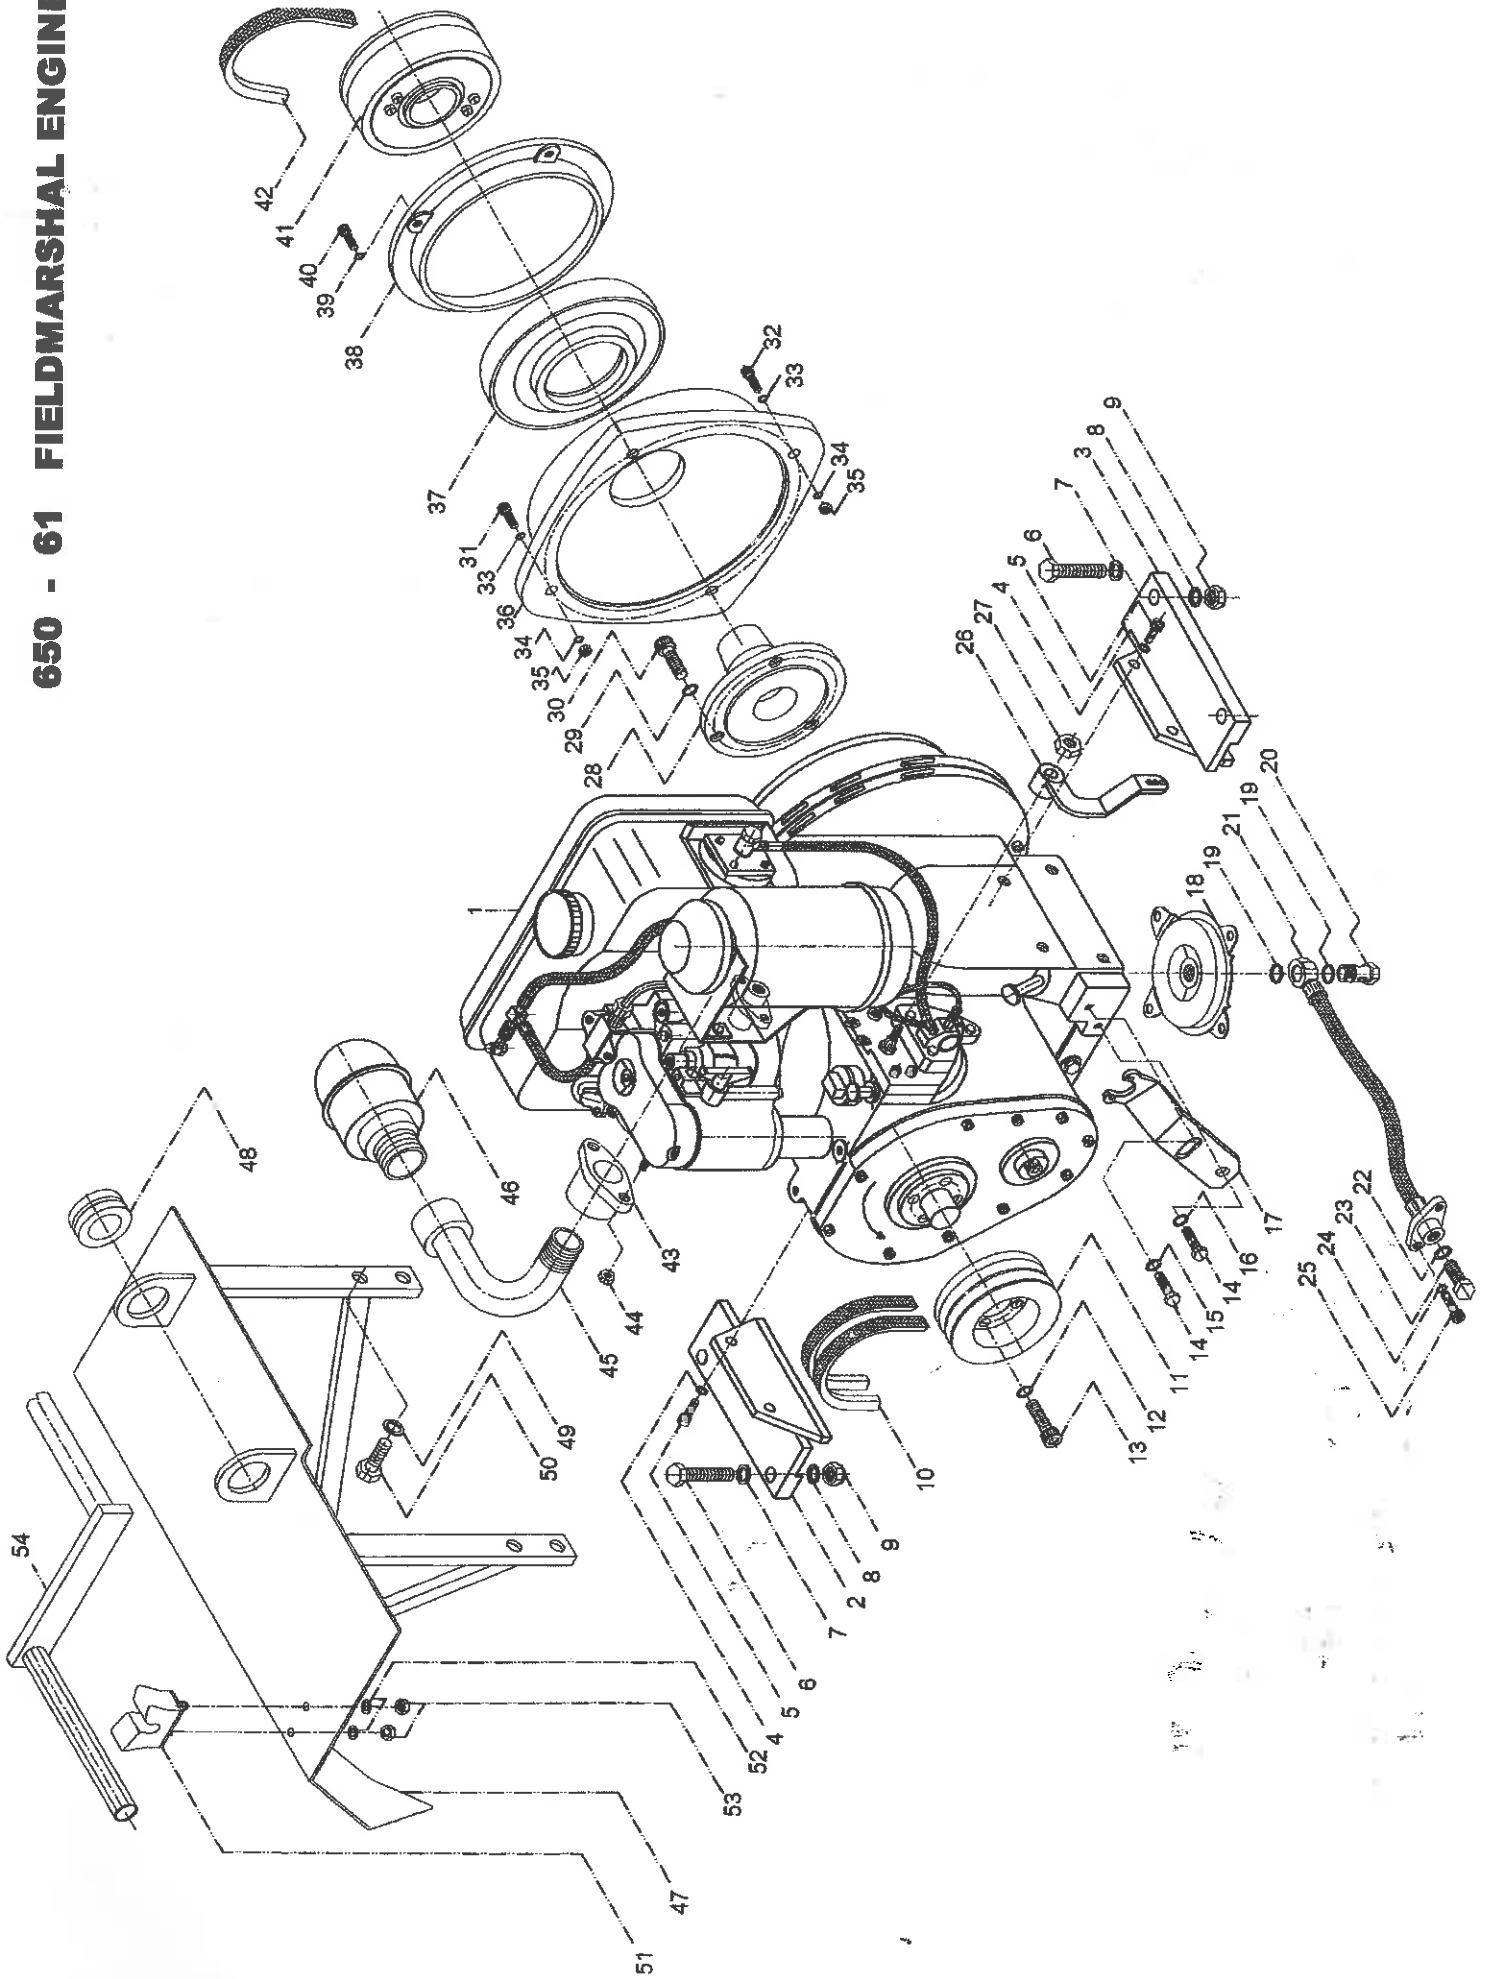

650 - 61 FIELDMARSHAL ENGINE