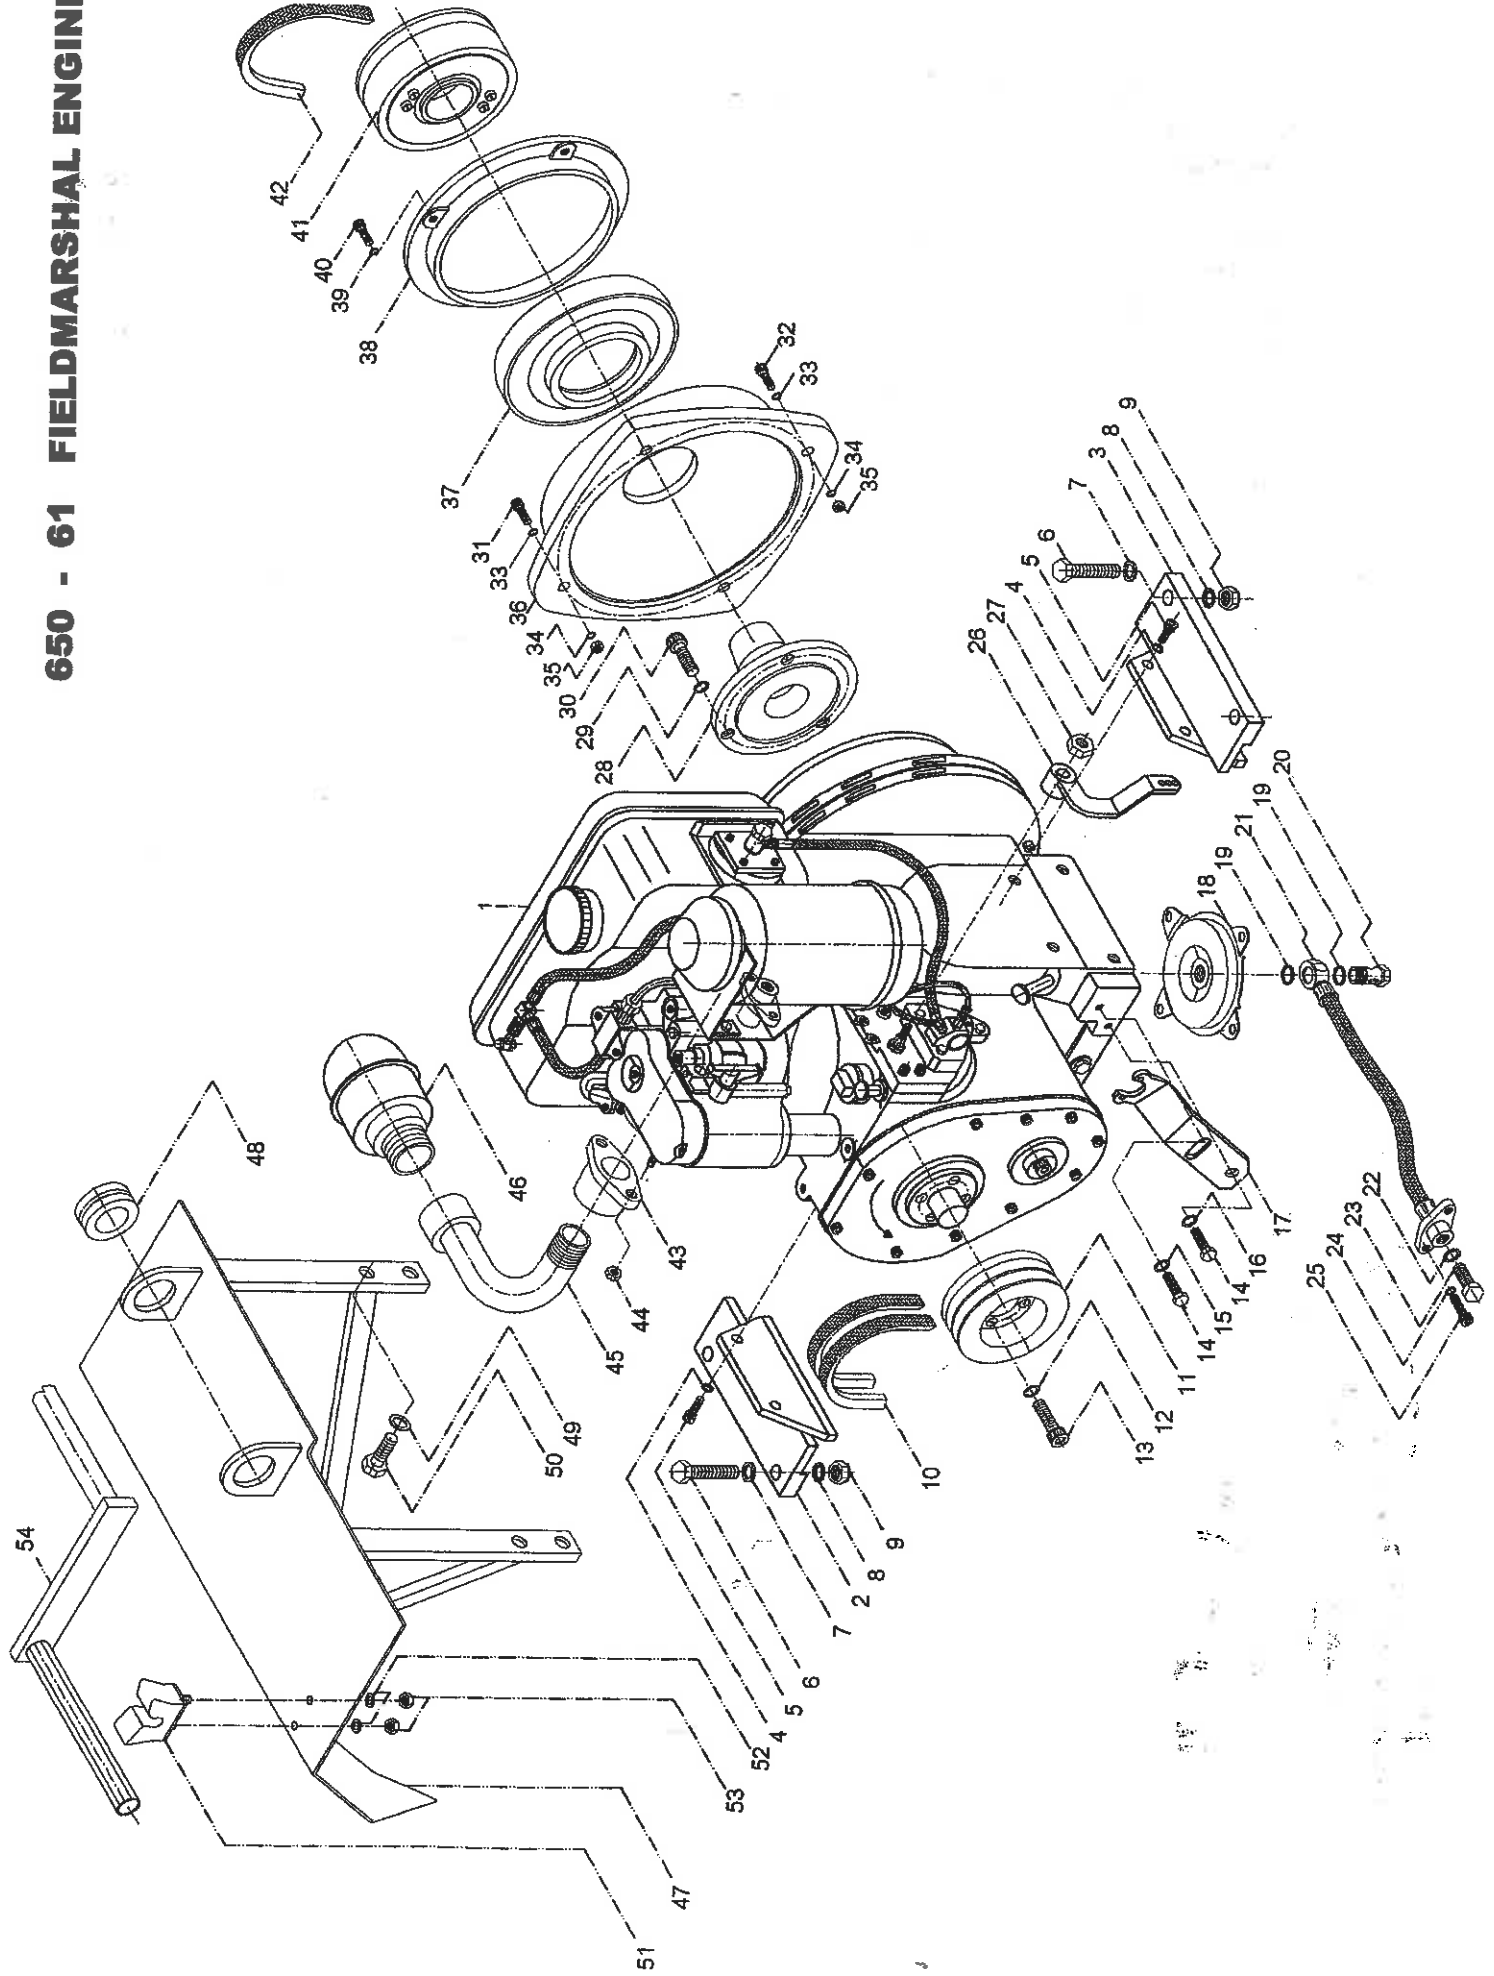

650 - 61 FIELDMARSHAL ENGINE